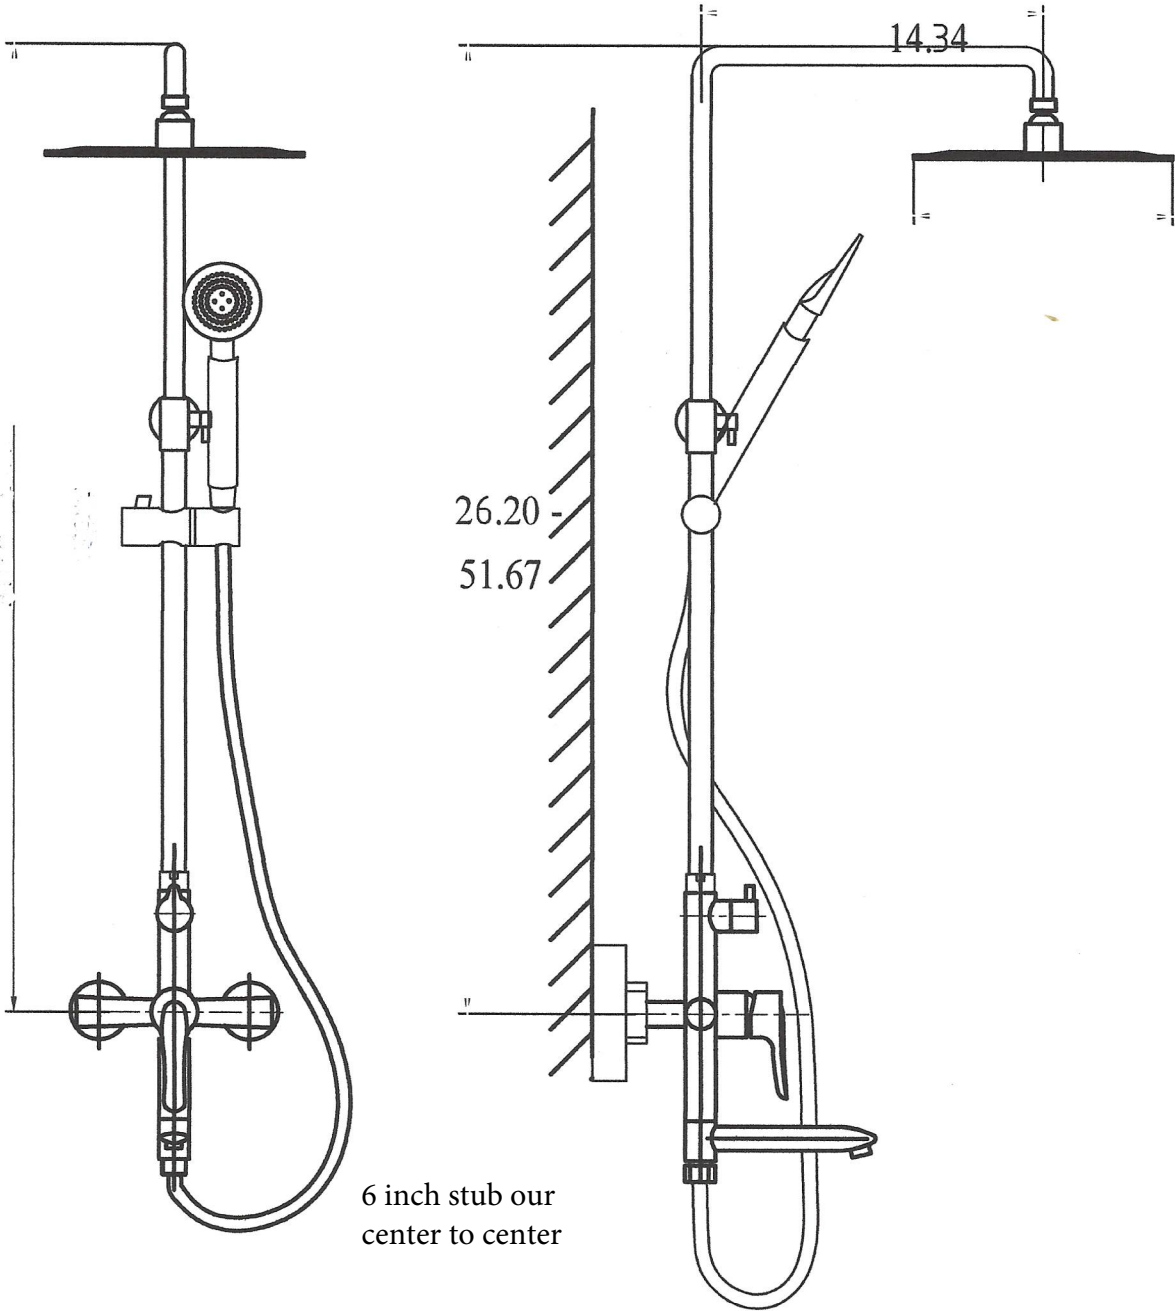

Coindre Hall
50020 MB

6 inch stub our
center to center