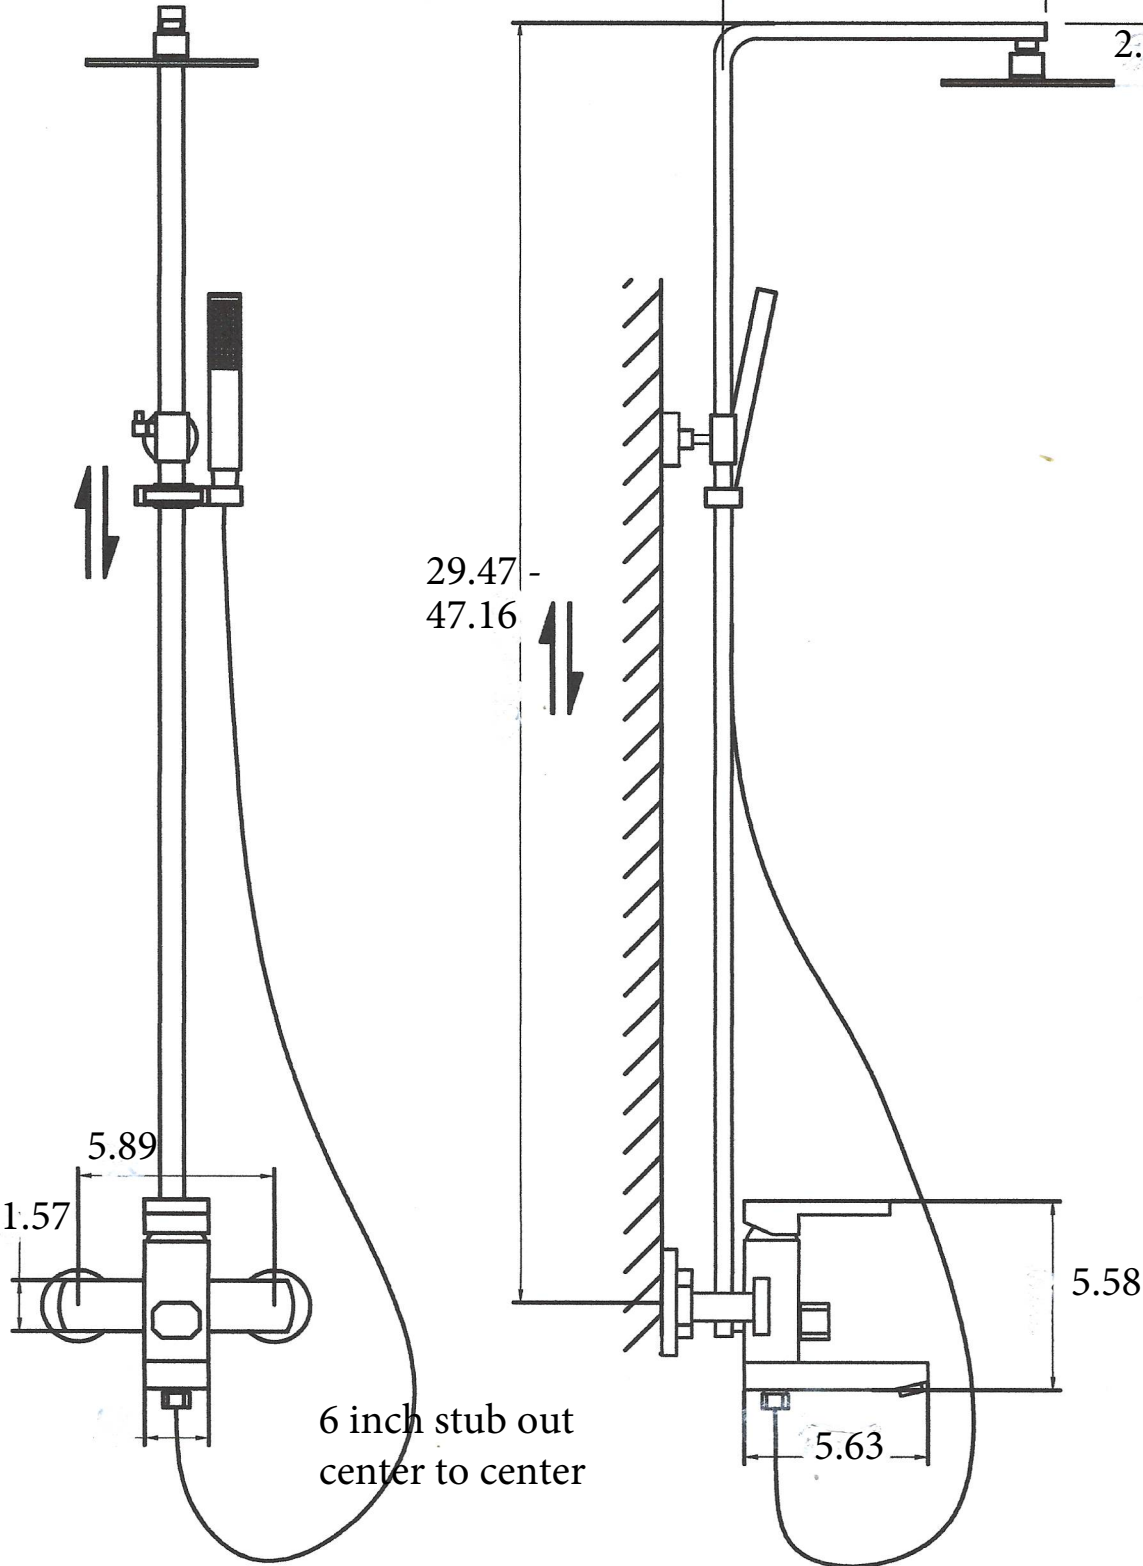

Coe Hall
50018 MB

14.35

2.55

29.47 -
47.16

6 inch stub out
center to center

5.58

5.63